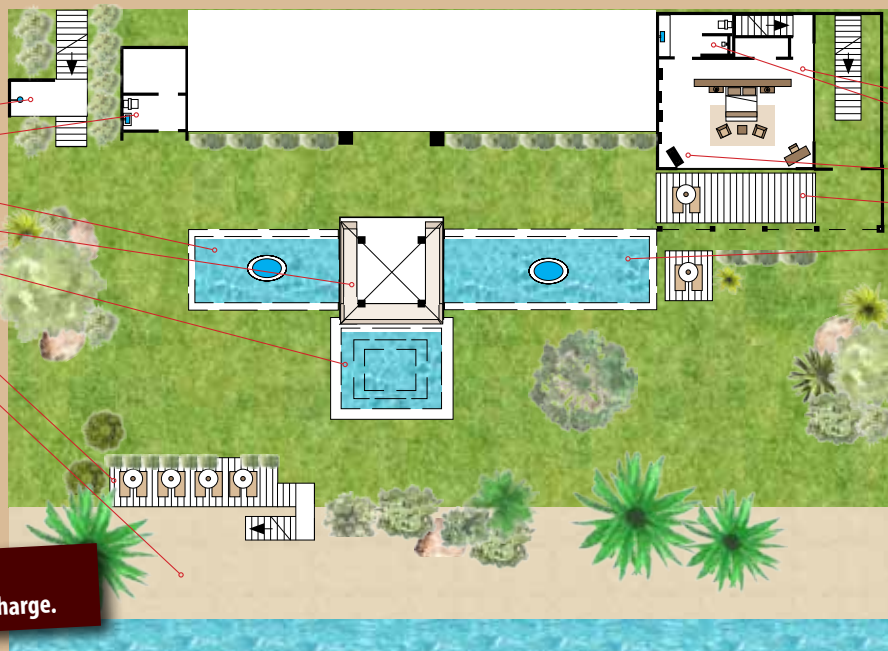

Sangsuri

LUXURY BEACH VILLAS Koh Samui - Thailand

Floor Plan Villa 3

LEVEL 3&4

- Main Entrance Gate
- Garage*
- Covered Carpark
- Ponds
- Guest Room 5**
- Shower/WC -
- TV -
- Guest Room 4**
- Indoor/Outdoor
- Shower/WC -
- TV -
- Panorama Deck -
- (*Above Garage: Staff Accommodation)

- Guest Room 4**
- Indoor/Outdoor
- Shower/WC
- TV
- Panorama Deck

FULL SEA VIEW
from all Guest Rooms and other facilities!

LEVEL 2

- AV Room*
- Shower/WC -
- Projector -
- Indoor/Outdoor Living
- Ponds
- Pool Sala
- Pool (20 m)
- *The AV Room can be converted into an additional double bedroom or a dormitory for 4 children.

- Kitchen
- Laundry
- Bar/Dining
- Sunchairs
- Guest Room 2**
- Shower/WC
- TV
- Jacuzzi
- Sundeck

LEVEL 1

- Pool Shower
- WC
- Ponds
- Massage/Reading Sala
- Oversized Jacuzzi
- Sundeck/Sunchairs
- Beach

- Guest Room 1**
- Shower/WC
- TV
- Sundeck
- Ponds

SEA SPORT EQUIPMENT
such as Kayaks available free of charge.