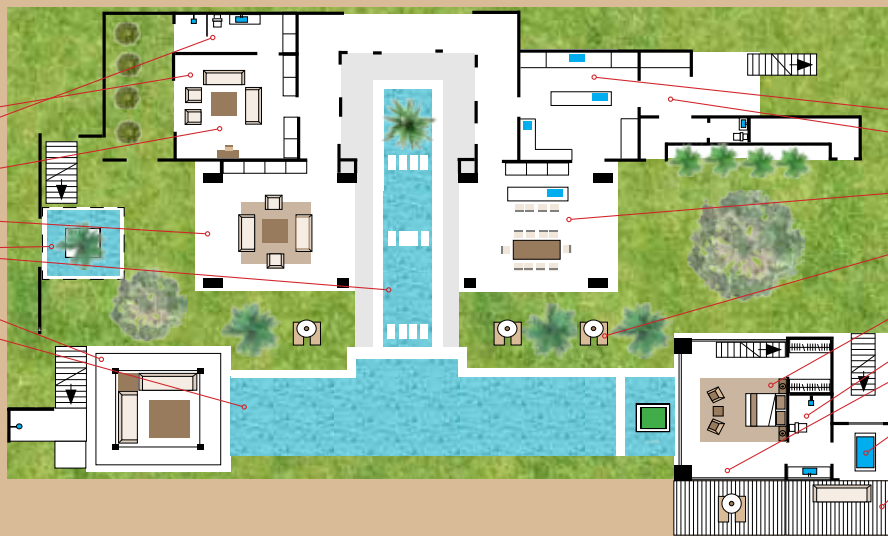

Sangsuri

LUXURY BEACH VILLAS Koh Samui - Thailand

Floor Plan Villa 3

LEVEL 3&4

- Main Entrance Gate
- Garage*
- Covered Carpark
- Ponds
- Guest Room 5**
- Shower/WC -
- TV -
- Guest Room 4**
- Indoor/Outdoor
- Shower/WC -
- TV -
- Panorama Deck -
- (*Above Garage: Staff Accommodation)

- Guest Room 4**
- Indoor/Outdoor
- Shower/WC
- TV
- Panorama Deck

FULL SEA VIEW
from all Guest Rooms and other facilities!

LEVEL 2

- AV Room*
- Shower/WC -
- Projector -
- Indoor/Outdoor Living
- Ponds
- Pool Sala
- Pool (20 m)
- *The AV Room can be converted into an additional double bedroom or a dormitory for 4 children.

- Kitchen
- Laundry
- Bar/Dining
- Sunchairs
- Guest Room 2**
- Shower/WC
- TV
- Jacuzzi
- Sundeck

LEVEL 1

- Pool Shower
- WC
- Ponds
- Massage/Reading Sala
- Oversized Jacuzzi
- Sundeck/Sunchairs
- Beach

- Guest Room 1**
- Shower/WC
- TV
- Sundeck
- Ponds

SEA SPORT EQUIPMENT
such as Kayaks available free of charge.