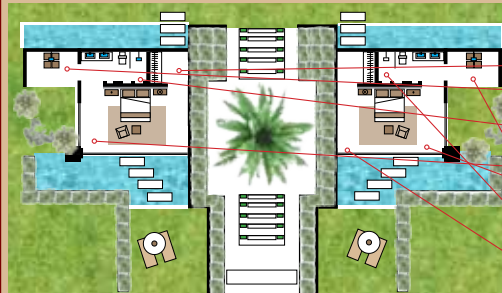

LEVEL 4

- **Guest Room 4**
  - Outdoor Shower
  - Indoor Shower
  - TV
- **Guest Room 5**
  - Outdoor Shower
  - Indoor Shower
  - TV