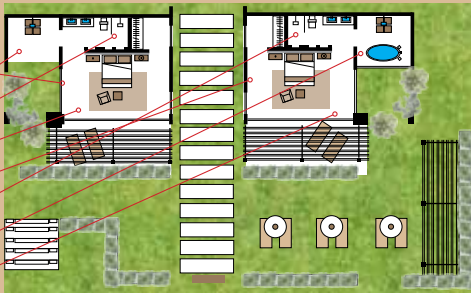

### Floor Plan Villa 1

#### LEVEL 5

- Main Entrance Gate
- Staff Accommodation
- Carpark
- Garage
- Welcome Sala

- WC/Shower
- Multifunction Room (e.g. yoga, meetings)
- AV Room

**FULL SEA VIEW**  
from all Guest Rooms and other facilities!

#### LEVEL 3

- Guest Room 2**
  - Outdoor Shower
  - Indoor Shower
  - TV
- Guest Room 3**
  - Indoor Shower
  - Outdoor Shower/Bath
  - TV